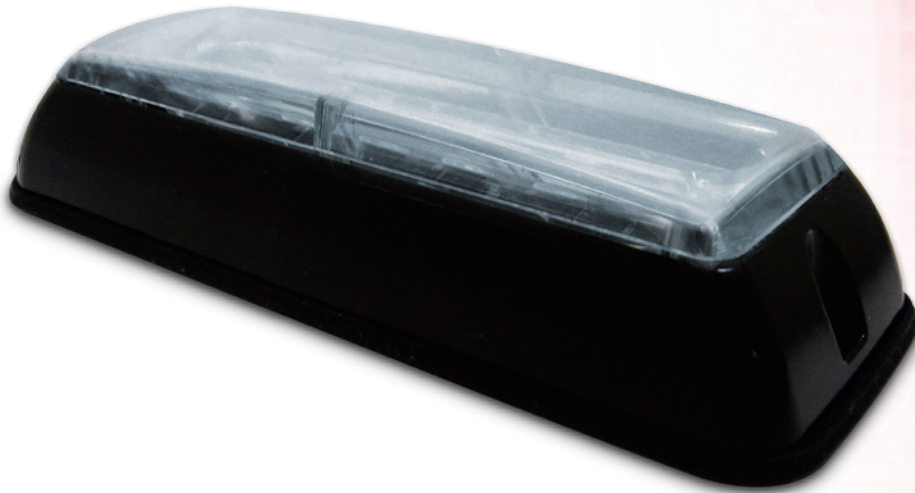

Britax Extreme 9 Series Exterior LED

The Britax Extreme 9 Series Exterior LEDs are perfect for motorcycle mounting and are an excellent perimeter light for Emergency Services vehicles. With no bulb replacement ever required, the Extreme 9 Series are sturdy, reliable and super bright.

Design Features

- Waterproof: can be installed in all places
- Built-in 19 selectable flash patterns
- Side-by-side (2x2x2x2) split flashing
- Multi-module synchronisation
- LED colours: amber, red, blue, green and white
- Perfect for motorcycle mounting
- Excellent perimeter light for emergency vehicles
- Polycarbonate base