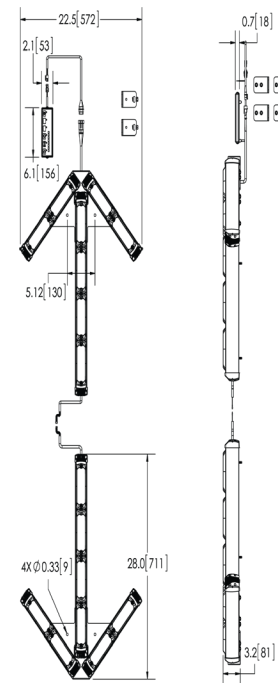

Flash Patterns

One lamp sequence then double flash

1. Flash - Wig wag
2. Right sweep - Single lamp L-R sequentially / double flash
3. Left sweep - Single lamp R-L sequentially / double flash
4. Center - Single lamp center out / double flash

Two lamp sequence then double flash

1. Flash Wig wag - Alternating
2. Right sweep - Two lamp L-R sequentially / double flash
3. Left sweep - Two lamp R-L sequentially / double flash
4. Center - Two lamp center out / double flash

Four lamp sequence then double flash

1. Flash - Hyper Wig wag
2. Right sweep - Six lamp L-R sequentially / double flash
3. Left sweep - Six lamp R-L sequentially / double flash
4. Center - Six lamp center out / double flash

Sequence to solid double flash

1. Flash - Wig wag
2. Right sweep - L-R sequentially / solid double flash
3. Left sweep - R-L sequentially / solid double flash
4. Center - Center out / solid double flash

One lamp sequence then triple flash

1. Flash - Hyper alternating
2. Right sweep - Single lamp L-R sequentially / triple flash
3. Left sweep - Single lamp R-L sequentially / triple flash
4. Center - Single lamp center out / triple flash

Sequence on/off

1. Flash - alternating solid
2. Right sweep - L-R sequentially / double flash
3. Left sweep - R-L sequentially / double flash
4. Center - Center out / solid

Sequence (slow) on/off

1. Flash - Hyper Wig wag
2. Right sweep (slow) - L-R sequentially / off
3. Left sweep (slow) - R-L sequentially / off
4. Center - Center out / solid

Solid arrow

1. Flash - Wig wag
2. Right sweep - Right side on/off
3. Left sweep - Left side on/off
4. Center - All lamps on/off

Flash with no arrows

1. Cycle flash - Wig wag
2. Solid flash - Wig wag
3. Solid flash - Alternating

T 800-635-5900 | orders@eccogroup.com