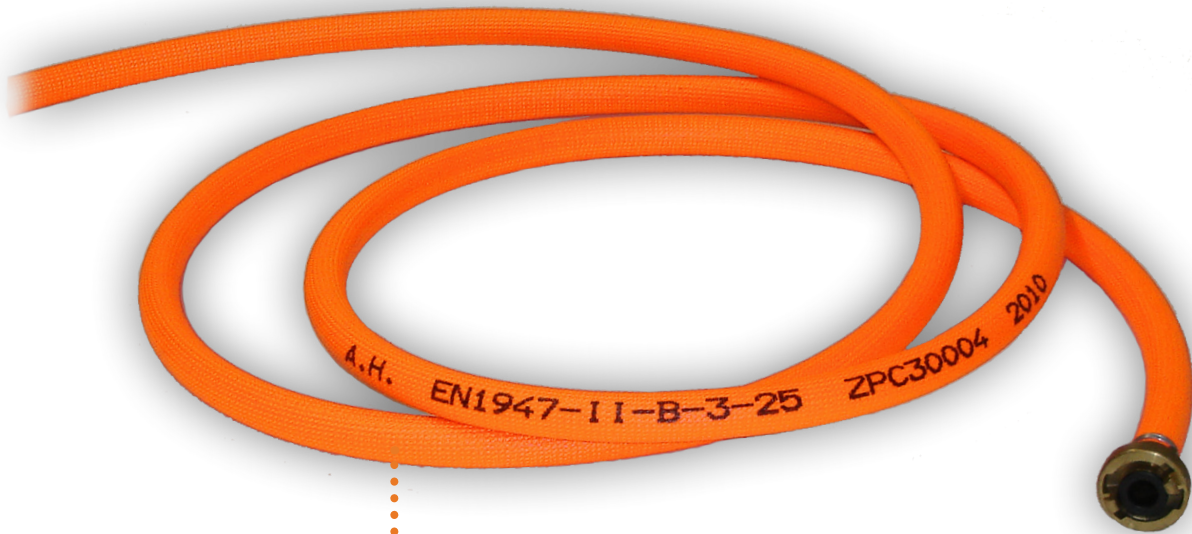

## Stabilo-Star-G Super

Approval: EN 1947 Kat. II, Typ B - KI.3

„the semirigid high pressure hose“

PU/PVC outside coating for best visibility

<b>Designation:</b>	Stabilo-Star-G Super (G for rubberized)
<b>Construction:</b>	semirigid hose, Polyester (high tenacity), circular woven, twill weave, weft yarn made of PES-monofile
<b>Inside lining:</b>	EPDM-rubber (Ethylen-Propylen-Dien caoutchouc makes the hose resistant against moisture high thermal stress and against chemical influences)
<b>Color/Marking:</b>	signal orange
<b>Outer lining:</b>	PU/PVC outside coating smooth
<b>Characteristics:</b>	semirigid hose with small diameter of rolls, very high abrasion resistance, light-weight and flexible, resistant against rotting and aging, good visibility through signal color, easy to clean
<b>Applications:</b>	high-pressure-hose for pumps and fire-vehicles

# Technical Data *Stabilo-Star-G Super*

length	Art. Nr.	
	with couplings	no couplings
15 m	-	<b>300 095</b>
20 m	-	<b>362 330</b>
30 m	-	<b>365 308</b>
60 m	-	<b>377 436</b>